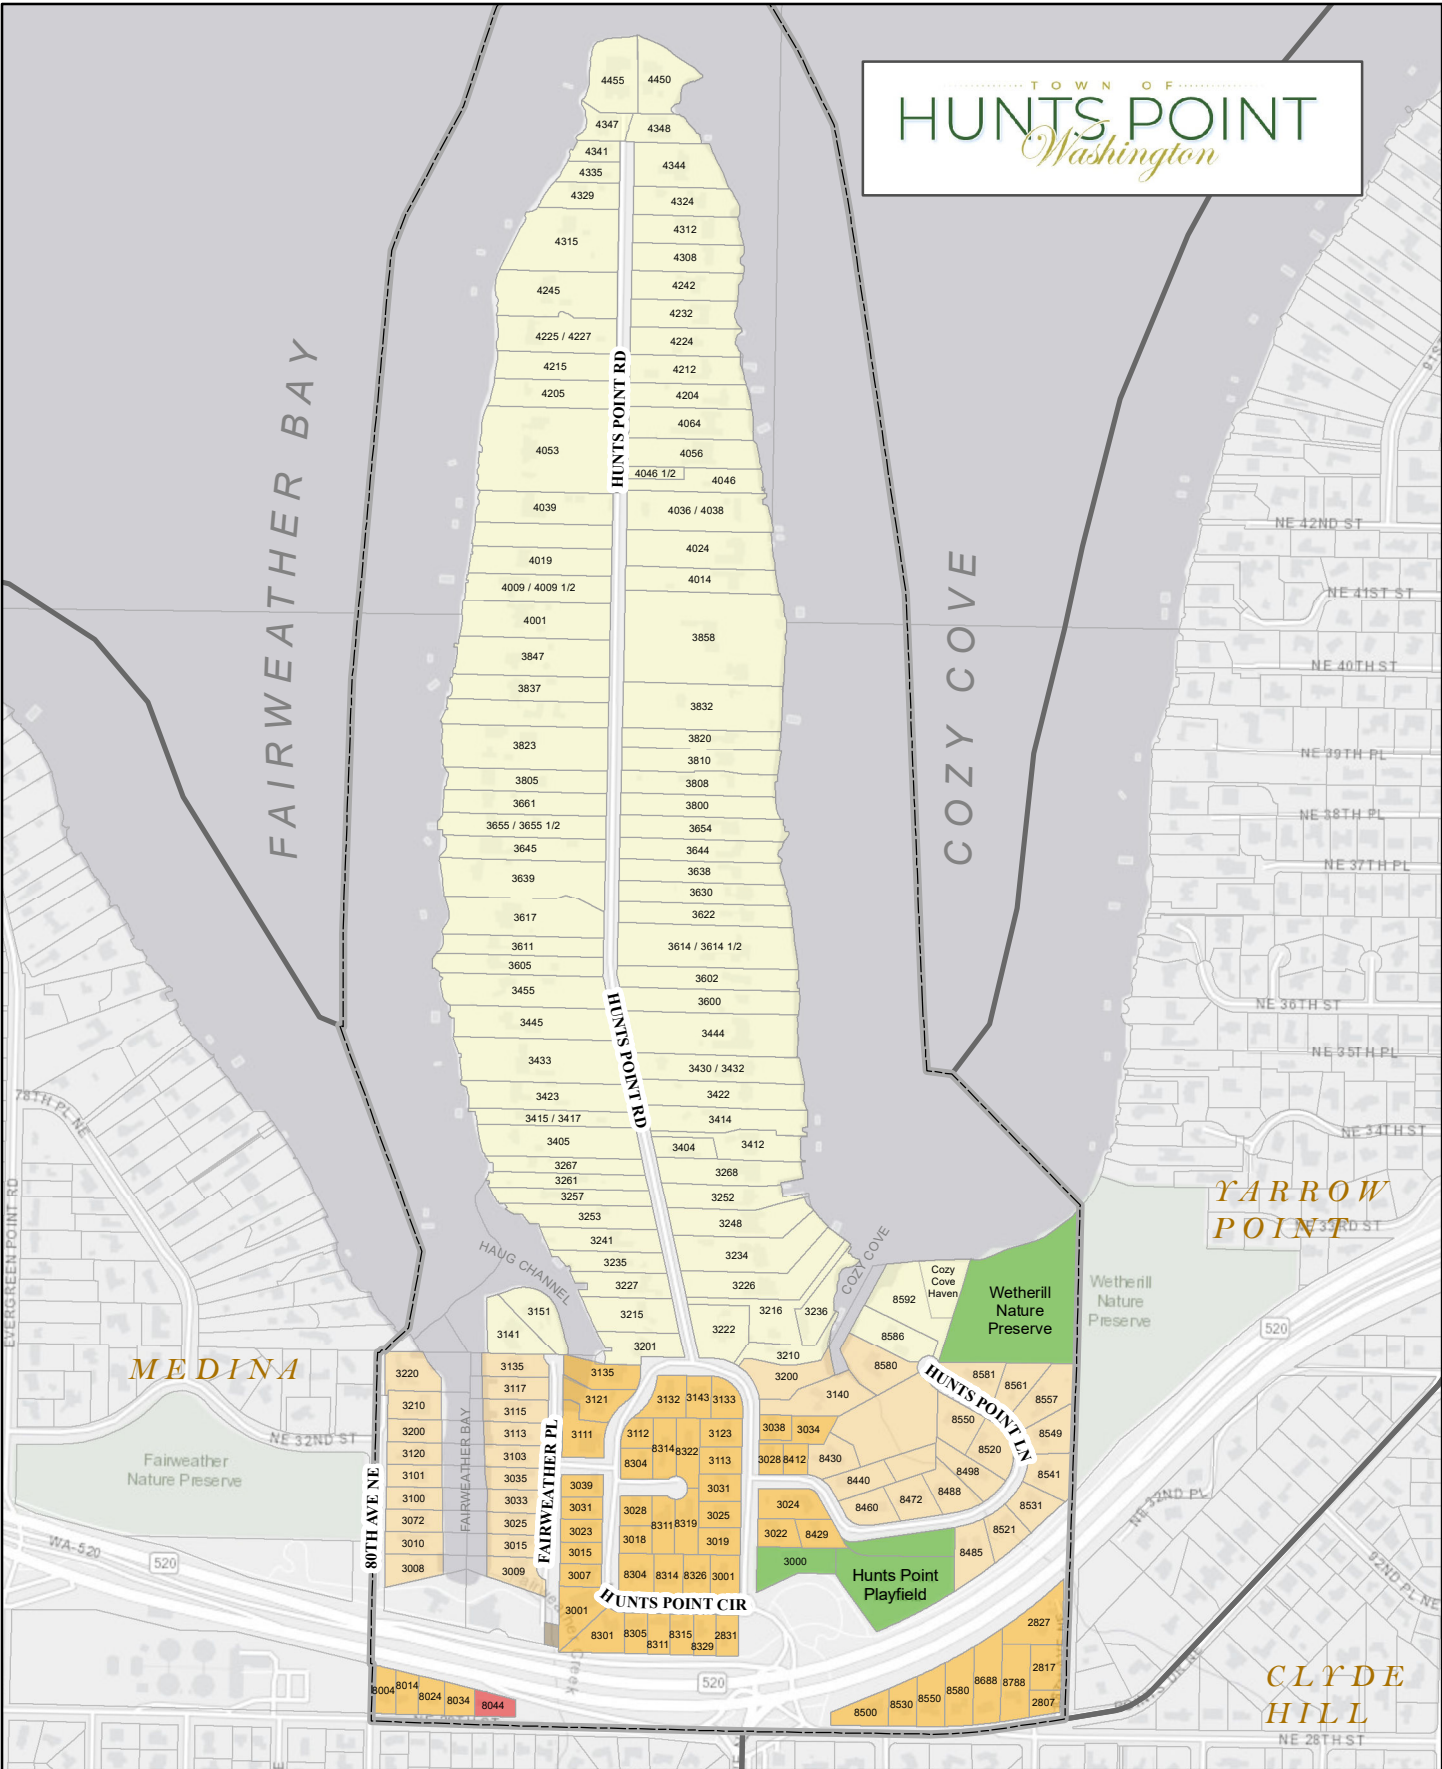

TOWN OF
HUNTS POINT
Washington

ZONING MAP

0 200 400 800 Feet

Sources: Esri, King County, PACE Engineers

Zoning

- R40 - Residential 40,000 sq ft lot
- R20 - Residential 20,000 sq ft lot
- R20A - Residential 12,000 sq ft lot
- R20A - Flex Res. 12,000 sq ft lot
- R20A - Town Park Property
- COB - City of Bellevue Utilities

Town Limits

Updated July 29, 2025